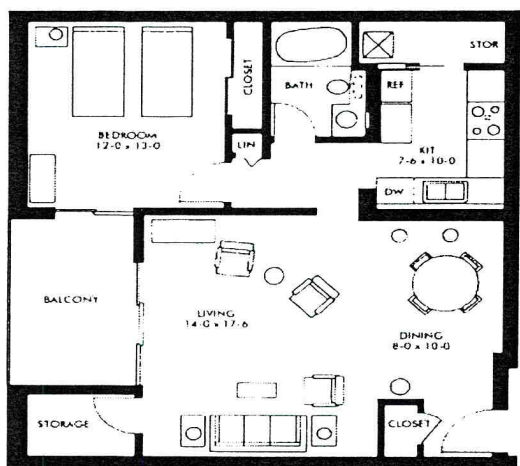

THE ONE BEDROOM SUITE

The One Bedroom Suite consists of a spacious living room and a separate bedroom. It also has a built-in bar and fully equipped kitchen and features a private balcony or patio. Suites have either two twins or one king or queen bed.

THE TWO BEDROOM SUITE

The Two Bedroom Suite consists of a spacious living room, built-in bar and kitchen, and two bedrooms; one being a very large master bedroom with two double beds. This suite, which will accommodate up to four people, has two baths and also features a patio or balcony. Complete privacy may be maintained through a separate entrance to the master bedroom of this suite.

THE EXECUTIVE SUITE

The Executive Suite offers a comfortable parlor and bedroom, which is separated by a fold-away wooden door. It has a built-in bar and fully equipped kitchen and features a private balcony or patio. Suites have either two queens or one king bed.

DELUXE GUEST ROOM

The Deluxe Guest Room is graciously appointed and features a desk and seating area. Deluxe Guest Rooms have two queen beds.