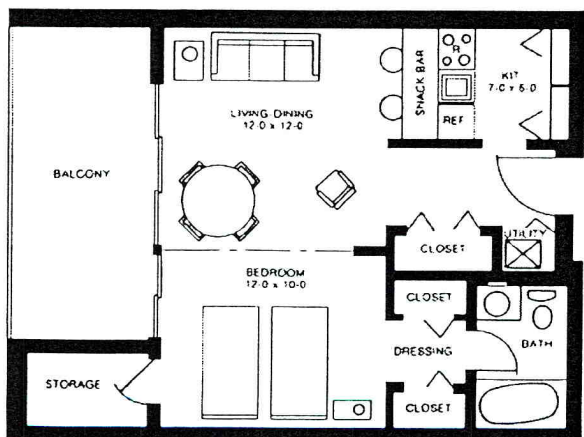

THE ONE BEDROOM SUITE

The One Bedroom Suite consists of a spacious living room and a separate bedroom. It also has a built-in bar and fully equipped kitchen and features a private balcony or patio. Suites have either two twins or one king or queen bed.

THE TWO BEDROOM SUITE

The Two Bedroom Suite consists of a spacious living room, built-in bar and kitchen, and two bedrooms; one being a very large master bedroom with two double beds. This suite, which will accommodate up to four people, has two baths and also features a patio or balcony. Complete privacy may be maintained through a separate entrance to the master bedroom of this suite.

THE EXECUTIVE SUITE

The Executive Suite offers a comfortable parlor and bedroom, which is separated by a fold-away wooden door. It has a built-in bar and fully equipped kitchen and features a private balcony or patio. Suites have either two queens or one king bed.

DELUXE GUEST ROOM

The Deluxe Guest Room is graciously appointed and features a desk and seating area. Deluxe Guest Rooms have two queen beds.