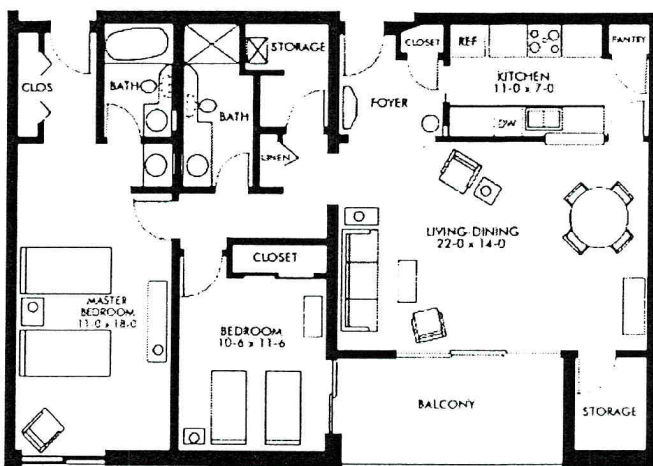

THE ONE BEDROOM SUITE

The One Bedroom Suite consists of a spacious living room and a separate bedroom. It also has a built-in bar and fully equipped kitchen and features a private balcony or patio. Suites have either two twins or one king or queen bed.

THE TWO BEDROOM SUITE

The Two Bedroom Suite consists of a spacious living room, built-in bar and kitchen, and two bedrooms; one being a very large master bedroom with two double beds. This suite, which will accommodate up to four people, has two baths and also features a patio or balcony. Complete privacy may be maintained through a separate entrance to the master bedroom of this suite.

THE EXECUTIVE SUITE

The Executive Suite offers a comfortable parlor and bedroom, which is separated by a fold-away wooden door. It has a built-in bar and fully equipped kitchen and features a private balcony or patio. Suites have either two queens or one king bed.

DELUXE GUEST ROOM

The Deluxe Guest Room is graciously appointed and features a desk and seating area. Deluxe Guest Rooms have two queen beds.